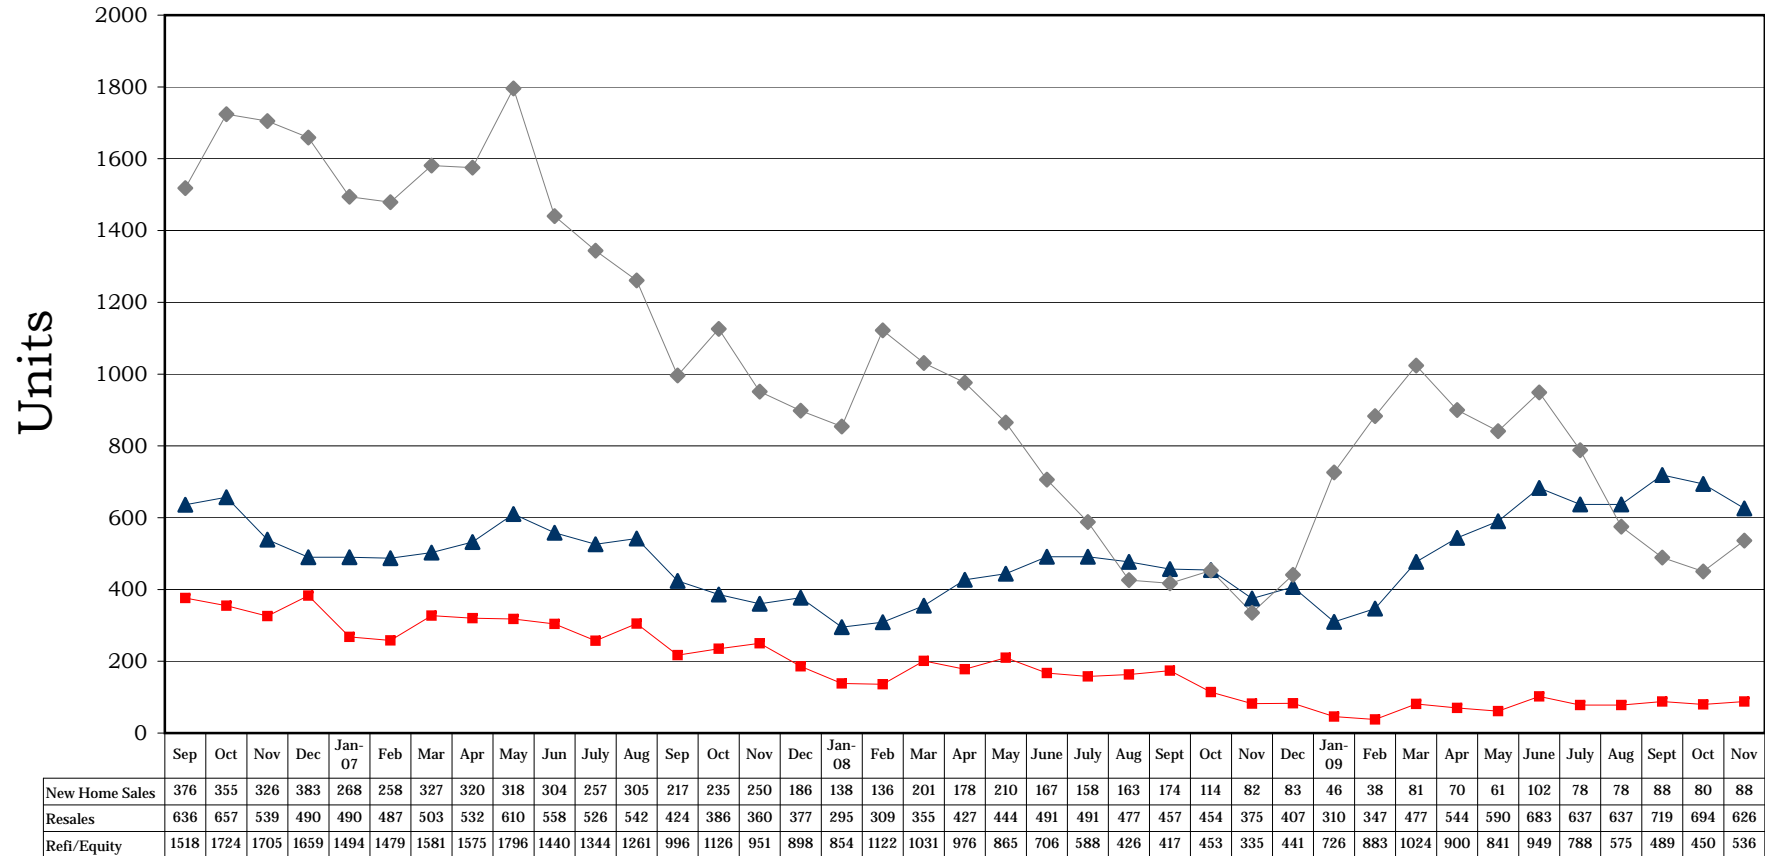

## Washoe County Insured Recording Statistics September 2006 - November 2009 Resale/New Home/Refinance Trend

\*Source: Dataquik Information Systems. Ticor does not guarantee the accuracy of this data. This is for informational purposes only and is intended to view the general market trend in Washoe County.